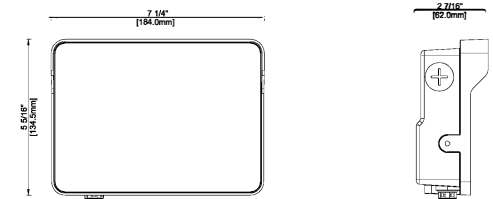

65-541 Flood Light - STANDARD
Comes with Knuckle and Mount Plate

65-541 Flood Light
With Optional 65-544 Trunion Mount Base

65-541 Flood Light
With Optional 65-546 Yoke MOUNT

65-541 FLOOD LIGHT
Without mounting bracket