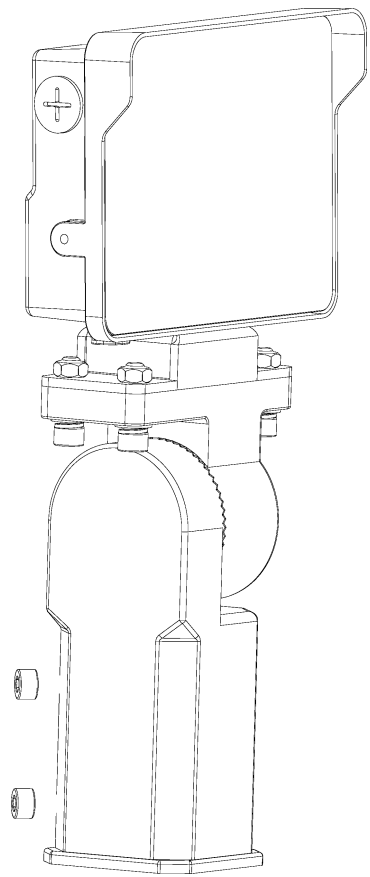

65-541 Flood Light - STANDARD
Comes with Knuckle and Mount Plate

65-541 Flood Light
With Optional 65-544 Trunion Mount Base

65-541 Flood Light
With Optional 65-546 Yoke MOUNT

65-541 FLOOD LIGHT
Without mounting bracket

65-541 Flood Light
With Optional 65-549 Slip-fitter Mount