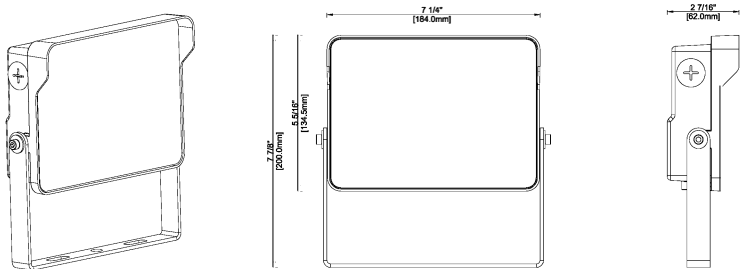

65-541 Flood Light - STANDARD
Comes with Knuckle and Mount Plate

65-541 Flood Light
With Optional 65-544 Trunion Mount Base

65-541 Flood Light
With Optional 65-546 Yoke MOUNT

65-541 FLOOD LIGHT
Without mounting bracket

65-541 Flood Light
With Optional 65-549 Slip-fitter Mount