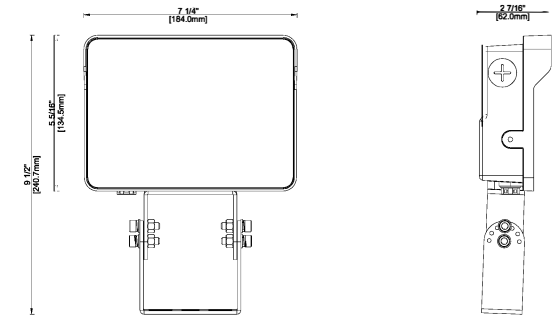

65-541 Flood Light - STANDARD
Comes with Knuckle and Mount Plate

65-541 Flood Light
With Optional 65-544 Trunion Mount Base

65-541 Flood Light
With Optional 65-546 Yoke MOUNT

65-541 FLOOD LIGHT
Without mounting bracket

65-541 Flood Light
With Optional 65-549 Slip-fitter Mount