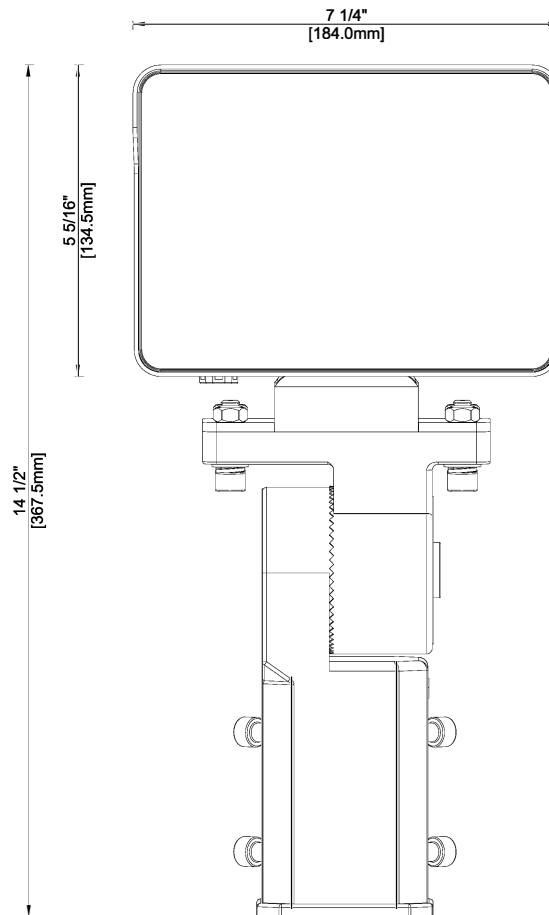

65-541 Flood Light - STANDARD
Comes with Knuckle and Mount Plate

65-541 Flood Light
With Optional 65-544 Trunion Mount Base

65-541 Flood Light
With Optional 65-546 Yoke MOUNT

65-541 FLOOD LIGHT
Without mounting bracket

65-541 Flood Light
With Optional 65-549 Slip-fitter Mount