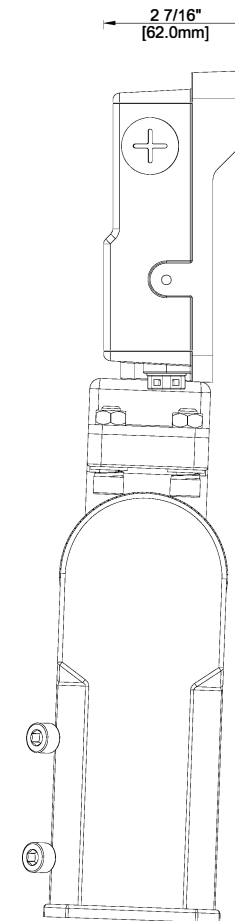

65-541 Flood Light - STANDARD
Comes with Knuckle and Mount Plate

65-541 Flood Light
With Optional 65-544 Trunion Mount Base

65-541 Flood Light
With Optional 65-546 Yoke MOUNT

65-541 FLOOD LIGHT
Without mounting bracket

65-541 Flood Light
With Optional 65-549 Slip-fitter Mount