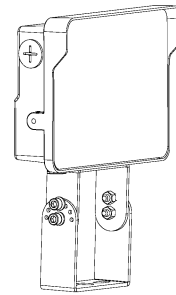

65-541 Flood Light - STANDARD
Comes with Knuckle and Mount Plate

65-541 Flood Light
With Optional 65-544 Trunion Mount Base

65-541 Flood Light
With Optional 65-546 Yoke MOUNT

65-541 FLOOD LIGHT
Without mounting bracket

65-541 Flood Light
With Optional 65-549 Slip-fitter Mount