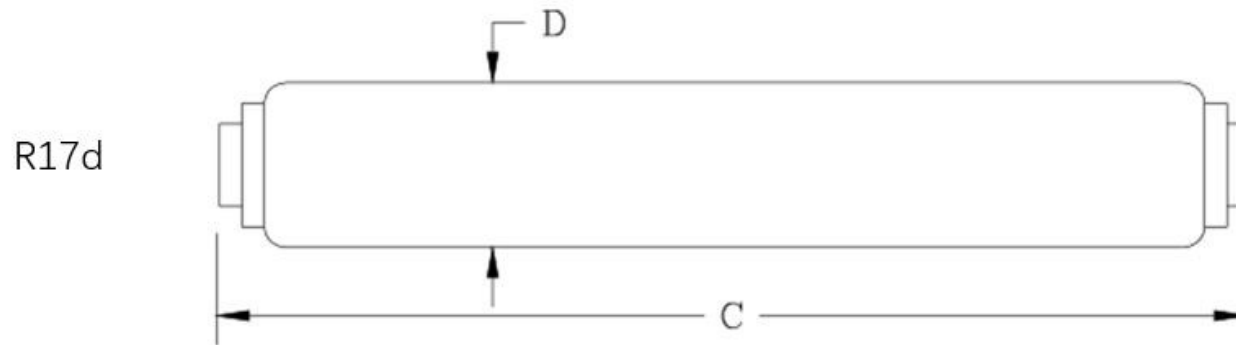

S11964, S11965, S11966, S11967

### Outline drawing

### Overall dimension

Cap	Size mm	C	D
		Max mm	Max mm
R17d	38×1200	1166.1	29
R17d	38×1800	1775.7	29