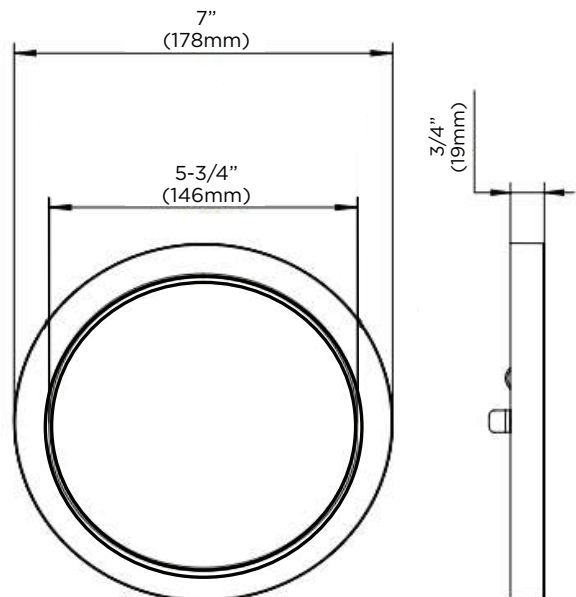

7" ROUND SURFACE MOUNT

SATCO DISTRIBUTION CENTERS

NEW YORK (HQ)
110 HEARTLAND BLVD
BRENTWOOD, NY 11717
T. 631-243-2022
F. 631-243-2027

TEXAS
2000 VALWOOD PKWY
FARMERS BRANCH, TX 75234
T. 972-247-2437
F. 972-247-5408

FLORIDA
1694 NW 215TH ST
MIAMI GARDENS, FL 33056
T. 305-624-2044
F. 305-623-0286

CALIFORNIA
31288 SAN BENITO ST
HAYWARD, CA 94544
T. 510-487-4822
F. 510-487-8955

WASHINGTON
4710 116TH ST SW
MUKILTEO, WA 98275
T. 425-789-3300
F. 425-789-3310

PUERTO RICO
CAMPECHE STREET, 23
JULIO N. MATOS INDUSTRIAL PARK
CAROLINA, PR 00984
T. 787-757-3510
F. 787-757-3540

For international sales, contact: internationalsales@satco.com / 631-243-2022 Ext. 315