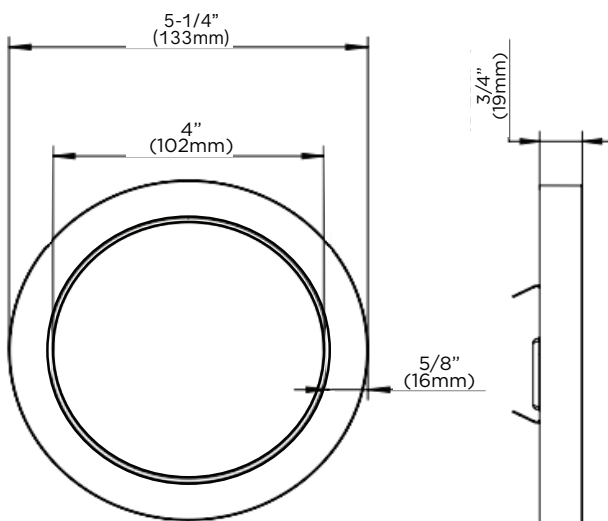

5" ROUND SURFACE MOUNT