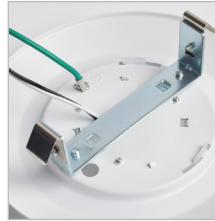

**5" AND 7" ROUND
CONTRACTOR PACKS**

Convenient 6-pack or 12-pack

Features

- 5" Version - Retrofit 4" Recessed Can
- 7" Version - Retrofit 5/6" Recessed Can
- Mounts to most 3" & 4" Junction Boxes (crossbar included)
- Excellent 90 CRI light with uniform wide beam distribution
- Dimmable

Unique to traditional surface mount downlights, both sizes offer the option to be mounted in most standard 3" and 4" junction boxes or retrofit 4" or 5"/6" recessed cans. Mounting accessories include an E26 screw base adapter, crossbar, torsion springs or mounting bracket, wire nuts and mounting screws.

GENERAL SPECIFICATIONS:

Input Voltage, Frequency:	120V/60Hz
Dimmable:	Yes
Efficacy:	Up to 56 LPW
CRI:	90+ CRI
Beam Angle:	110°
Rated Life:	50,000 Hrs
Location Rating:	Wet
Ambient Operating Temp:	-20C (-4F) to +40C (+104F)
Suitable for Bathrooms:	Yes
Construction:	Aluminum Trim - Polycarbonate Lens, White Finish
California Compliant:	T24 JA8
Warranty:	5 Years

INCLUDED MOUNTING ACCESSORIES

Retrofit 4" Recessed Cans — 5" Only

Mounting Bracket for 4" Retrofit Can

Retrofit 5 5/8" Recessed Cans — 7" only

Torsion Springs for 5/6" Retrofit Can

J-Box bracket included with all fixtures