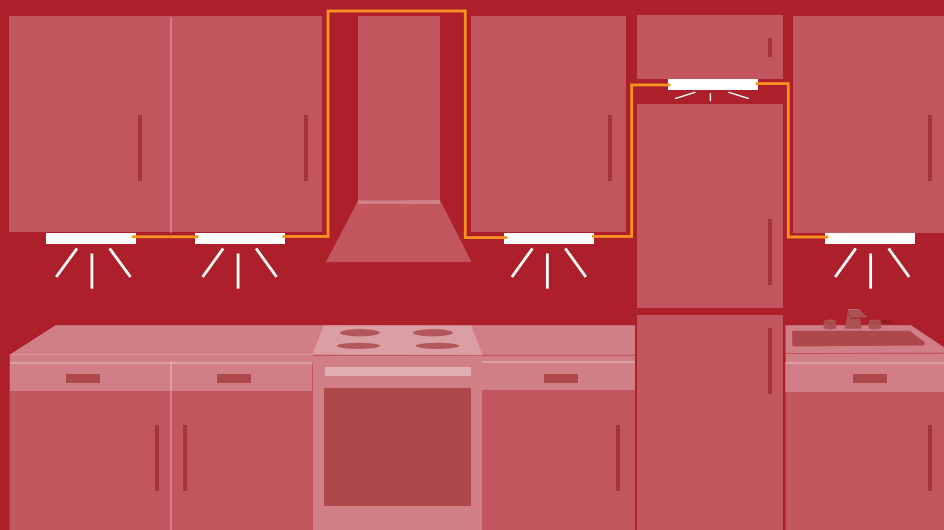

ACCESSORIES FOR MORE WAYS TO CONNECT

NO JOB IS TOO BIG FOR COUNTERQUICK

Configure up to 22 of the 28" fixtures and up to 96 of the 8" fixtures. Custom installations are possible by mixing different lengths using a combination of link cables, junction boxes and end-to-end connectors.