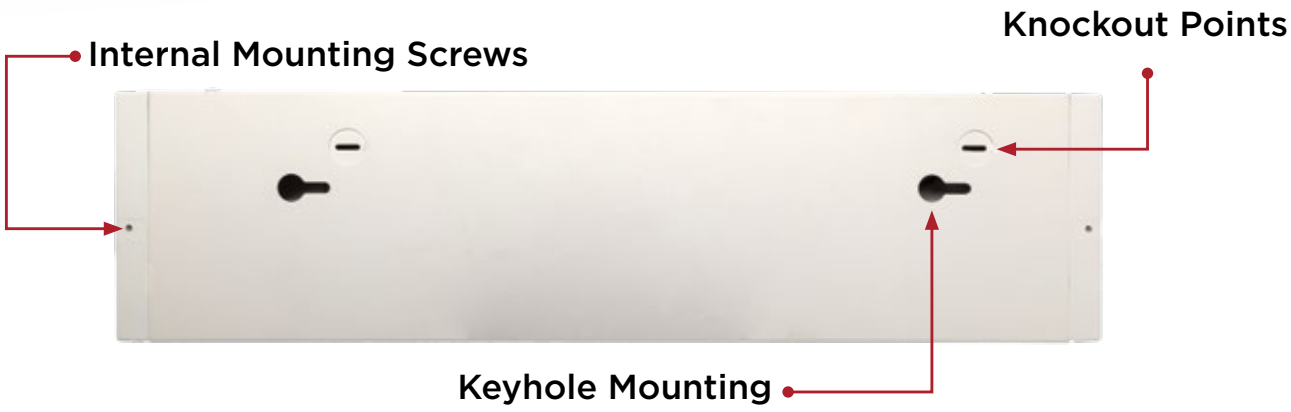

## **GOING TO NEW LENGTHS**

The included end-to-end wire connector allows you to mix and match various sizes and to configure customized lengths for any under cabinet installation.

## **WHAT'S IN THE BOX?**

**63-511  
END-TO-END  
CONNECTOR**  
(1 included with fixture)

**Ample Wiring Space**

**Concealed Direct Mount  
Integrated Hardware**

**Keyhole Direct  
Mounting Options**

**AVAILABLE IN BOTH CCT SELECTABLE  
OR STARFISH™ SMART RGBTW**