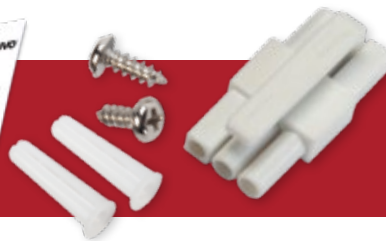

WHAT'S IN THE BOX?

**63-511
END-TO-END
CONNECTOR**
(1 included with fixture)