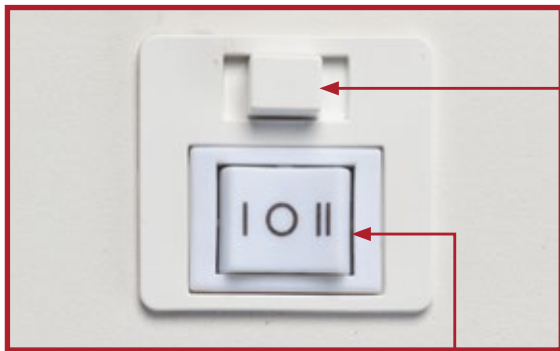

CCT Select Switch

High/Low Switch