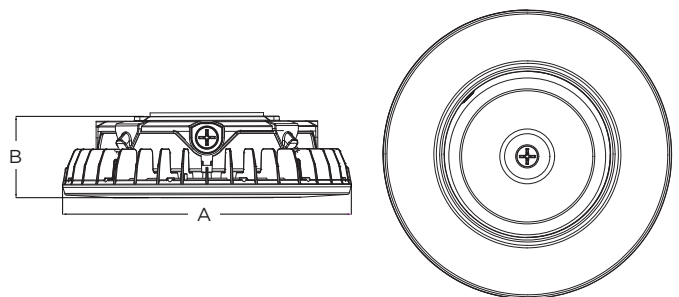

**DIMENSIONS/WEIGHTS**

Item	Diameter (A)	Height (B)	Weight (Lbs)
65-623R1	10.04"	3.15"	4.41
65-624R1	10.04"	3.15"	4.41
65-625R1	10.04"	3.15"	4.41
65-626R1	10.04"	3.15"	4.41
65-627R1	10.04"	3.15"	4.41
65-628R1	10.04"	3.15"	4.41
65-629R1	11.02"	3.15"	6.56
65-630R1	11.02"	3.15"	6.56
65-631R1	11.02"	3.15"	6.56
65-632R1	11.02"	3.15"	6.56