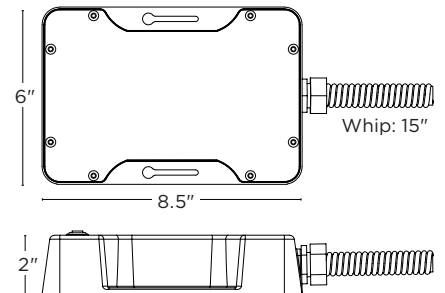

ITEM SPECIFICATIONS / ORDER INFO

Item	UPC	Lumens	Wattage	Efficacy	Surge Protection Rating	Bug Rating	Finish	DLC ID
65-623R1	045923652196	3718L/3975L/3766L	25W	Up to 159 LPW	2.5 kV	B2-U3-G1	White	S-BW0DFO
65-624R1	045923652202	3718L/3975L/3766L	25W	Up to 159 LPW	2.5 kV	B2-U3-G1	Bronze	S-ONXTZB
65-625R1	045923652264	5785L/6215L/5909L	40W	Up to 155LPW	4 kV	B2-U3-G2	White	S-DJS10Y
65-626R1	045923652288	5785L/6215L/5909L	40W	Up to 155 LPW	4 kV	B2-U3-G2	Bronze	S-MUEZYA
65-627R1	045923652295	7733L/8284L/8072L	55W	Up to 151 LPW	4 kV	B3-U3-G2	White	S-EV3ODN
65-628R1	045923652301	7733L/8284L/8072L	55W	Up to 151 LPW	4 kV	B3-U3-G2	Bronze	S-260R9W
65-629R1	045923652387	10887L/11573L/11290L	75W	Up to 154 LPW	6 kV	B3-U3-G2	White	S-SPDV10
65-630R1	045923652394	10887L/11573L/11290L	75W	Up to 154 LPW	6 kV	B3-U3-G2	Bronze	S-27WAZN
65-631R1	045923652400	14298L/15322/14943L	100W	Up to 153 LPW	6 kV	B3-U3-G2	White	S-1JCFE3
65-632R1	045923652851	14298L/15322/14943L	100W	Up to 153 LPW	6 kV	B3-U3-G2	Bronze	S-ZW3LNP

OPTIONAL ACCESSORIES (SOLD SEPARATELY)

Item	UPC	Description
86-217	045923862175	PIR Sensor/6 Meter
86-220	045923862205	PIR Sensor/12 Meter
86-218	045923666353	Microwave Sensor
86-219	045923665967	Sensor Programming Remote
65-638	045923656385	8W Emergency Backup
65-639	045923656392	15W Emergency Backup

Emergency Backup