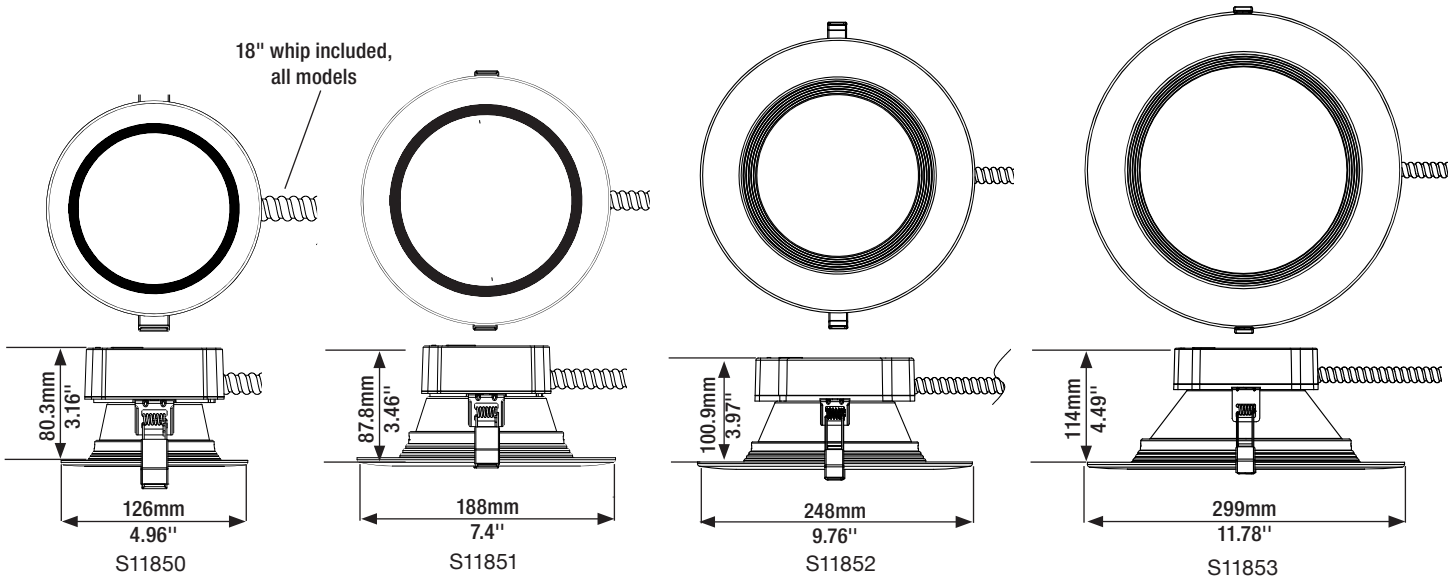

Our direct-wire LED downlights are the solution for both retrofit and new construction applications. The spring-loaded arms make for easy installation in existing ceilings or mounting plates for new construction, and the CCT selectable feature and 0-10V dimming add versatility to this durable commercial down-light fixture. They are perfect for office, retail, hospitality, healthcare venues and so many more.

New construction is easy with these available accessories

Original Rough-In Plate

Goof Ring

Item #	Lamp Description	Watts	CCT	V	Lumens	CRI	MOL (In.)	Finish	Beam Angle	Life/Hrs.	UPC	M/Case Qty.
S11850	12WLED/CDL4/CCT/120-277	12	27-30-35-40-50K	120-277	1200	80	3.16	White	90°	50K	045923118500	8
S11851	15WLED/CDL6/CCT/120-277	15	27-30-35-40-50K	120-277	1600	80	3.46	White	90°	50K	045923118517	8
S11852	22WLED/CDL8/CCT/120-277	22	27-30-35-40-50K	120-277	2200	80	3.97	White	90°	50K	045923118524	4
S11853	30WLED/CDL10/CCT/120-277	30	27-30-35-40-50K	120-277	3500	80	4.49	White	90°	50K	045923118531	4

ACCESSORIES

80-946	GOOF RING 4" - DIRECT WIRE DL - 6" OUTSIDE DIAMETER										045923809460	12
80-947	GOOF RING 6" - DIRECT WIRE DL - 8" OUTSIDE DIAMETER										045923809477	12
80-948	GOOF RING 8" - DIRECT WIRE DL - 10 1/8" OUTSIDE DIAMETER										045923809484	12
80-970	GOOF RING 10" - DIRECT WIRE DL - 13 1/4" OUTSIDE DIAMETER										045923809705	12
80-959	ROUGH-IN PLATE/CDL 4/6/8/10										045923809590	12