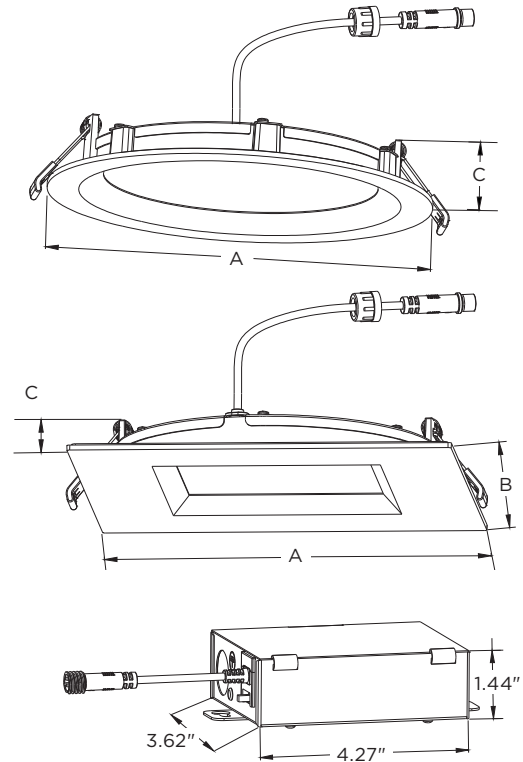

ITEM SPECIFICATIONS / ORDER INFO

Item	UPC	Size	Wattage	Replacement Wattage	Lumens	Efficacy	Beam Angle	Case Qty
S11870	045923118708	4" Round	12W	60W	850lm	Up to 71 LPW	112°	12
S11871	045923118715	4" Square	12W	60W	750lm	Up to 63 LPW	110°	12
S11872	045923118722	6" Round	15W	75W	1100lm	Up to 73 LPW	112°	12
S11873	045923118739	6" Square	15W	75W	1000lm	Up to 67 LPW	110°	12

DIMENSIONS

item	(A/B) Diameter/Length	(C) Height	Weight (Lbs)
S11870	5.06"	1.25"	.92
S11871	5.06"	1.29"	.92
S11872	7.15"	1.25"	.92
S11873	7.17"	1.29"	.92

ENERGY SAVINGS Based on 12 hours/day and \$0.11/kWh

LED Wattage	Incandescent Replacement Wattage	Life (Years)	Yearly Savings
12W	60W	45.7	1.45
15W	75W	45.7	1.81

OPTIONAL ACCESSORIES (SOLD SEPARATELY)

Item	UPC	Description
80-985	045923809859	6 Foot Remote Driver Extension Cable
80-946	045923809460	4" Round Goof Ring
80-943	045923809439	4" Round Rough-In Mounting Plate with Bars
80-947	045923809477	6" Round Goof Ring
80-944	045923809446	6" Round Rough-In Mounting Plate with Bars