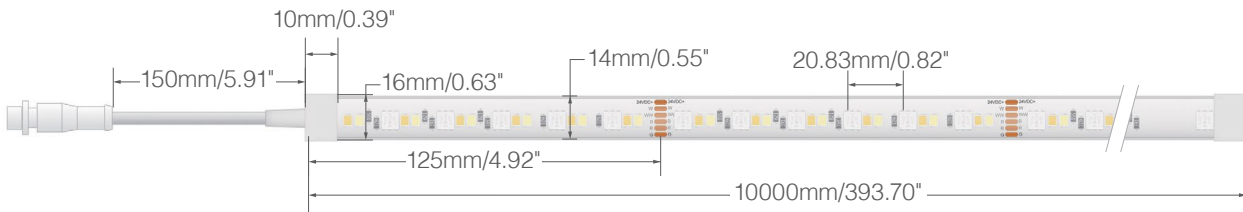

Single Reel for  
 64/140, 64/141, 64/143, and 64/144 Kits

Dual Reel for  
 64/142 and 64/145 Kits

Dual Receiver  
 For Models 64/142 and 64/145

**OPTIONAL ACCESSORIES**

Mounting  
 Clip Pack

This device complies with Part 15 of the FCC Rules. Operation is subject to the following two conditions: (1) this device may not cause harmful interference, and (2) this device must accept any interference received, including interference that may cause undesired operation. Fixture may not be compatible with all dimmers.

Specifications are subject to change without prior notice.

**TAPE LIGHT DIMENSIONAL DIAGRAMS**

**64/140 | 64/143**

**64/141 | 64/142 | 64/144 | 64/145**

**DRIVER CONNECTION DIAGRAMS**

This device complies with Part 15 of the FCC Rules. Operation is subject to the following two conditions: (1) this device may not cause harmful interference, and (2) this device must accept any interference received, including interference that may cause undesired operation. Fixture may not be compatible with all dimmers.