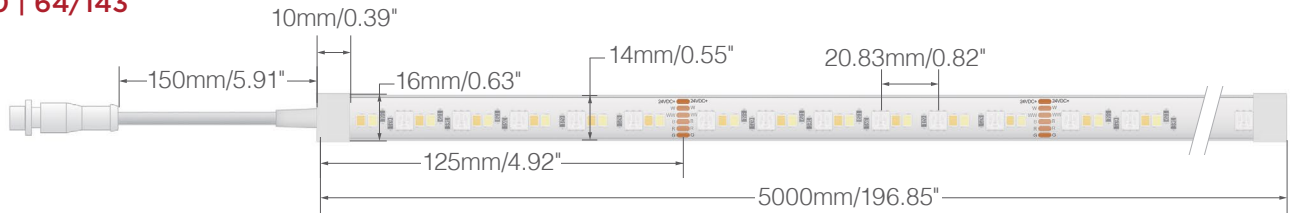

Single Reel for  
 64/140, 64/141, 64/143, and 64/144 Kits

Dual Reel for  
 64/142 and 64/145 Kits

Dual Receiver  
 For Models 64/142 and 64/145

**OPTIONAL ACCESSORIES**

Mounting  
 Clip Pack

This device complies with Part 15 of the FCC Rules. Operation is subject to the following two conditions: (1) this device may not cause harmful interference, and (2) this device must accept any interference received, including interference that may cause undesired operation. Fixture may not be compatible with all dimmers.

Specifications are subject to change without prior notice.

**TAPE LIGHT DIMENSIONAL DIAGRAMS**

**64/140 | 64/143**

**64/141 | 64/142 | 64/144 | 64/145**

**DRIVER CONNECTION DIAGRAMS**

This device complies with Part 15 of the FCC Rules. Operation is subject to the following two conditions: (1) this device may not cause harmful interference, and (2) this device must accept any interference received, including interference that may cause undesired operation. Fixture may not be compatible with all dimmers.