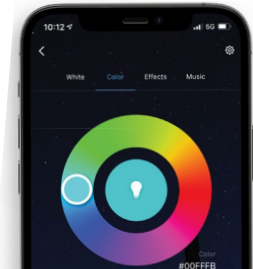

## OUTDOOR LED SMART TAPE LIGHT KIT

**STARFISH™**  
Controlled with App

**STARFISH™ SMART  
ENABLED PRODUCT**

**DYNAMIC RGB,  
COLOR-CHANGING  
& TUNABLE WHITE**

**PRE-SET & CUSTOM  
COLOR-CHANGING EFFECTS**

### HIGH BRIGHTNESS

Millions of Colors

Warm to Cool Tunable White

Elevate your outdoor space with DIMENSION Pro Outdoor tape light kits. This smart, app-controlled lighting solution offers limitless customization. Choose from millions of colors and adjust the light from warm to cool tunable white. Sync it with your music for vibrant and captivating effects. With mesmerizing options, DIMENSION Pro transforms your outdoor area into a visual spectacle.