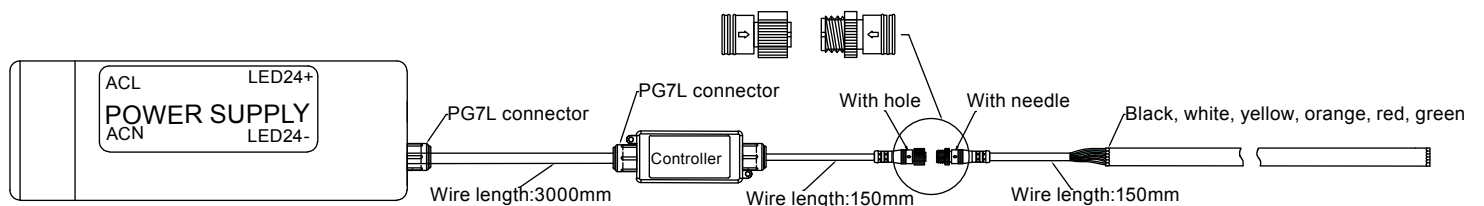

Specifications are subject to change without prior notice.

**TAPE LIGHT DIMENSIONAL DIAGRAMS**

**64/140 | 64/143**

**64/141 | 64/142 | 64/144 | 64/145**

**DRIVER CONNECTION DIAGRAMS**

This device complies with Part 15 of the FCC Rules. Operation is subject to the following two conditions: (1) this device may not cause harmful interference, and (2) this device must accept any interference received, including interference that may cause undesired operation. Fixture may not be compatible with all dimmers.