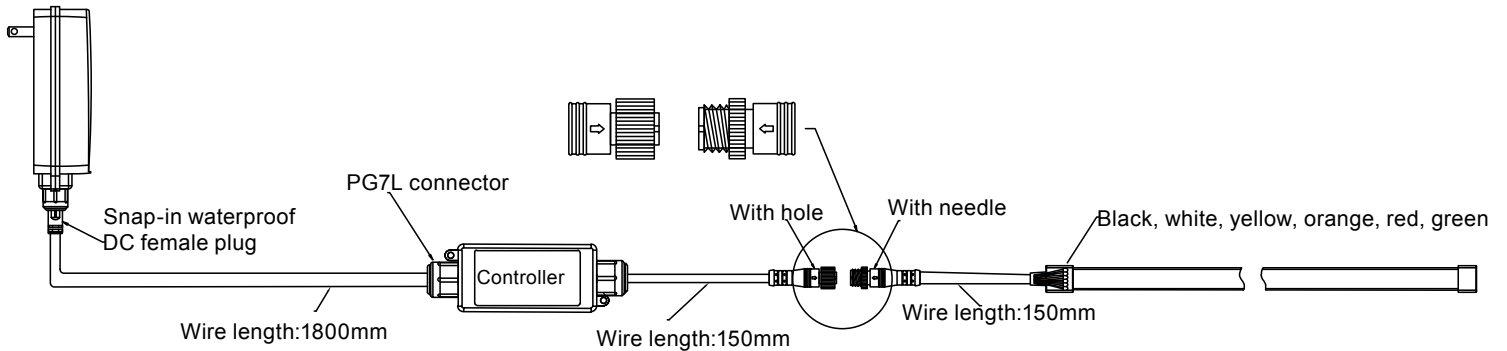

Specifications are subject to change without prior notice.

**TAPE LIGHT DIMENSIONAL DIAGRAMS**

**64/140 | 64/143**

**64/141 | 64/142 | 64/144 | 64/145**

**DRIVER CONNECTION DIAGRAMS**

This device complies with Part 15 of the FCC Rules. Operation is subject to the following two conditions: (1) this device may not cause harmful interference, and (2) this device must accept any interference received, including interference that may cause undesired operation. Fixture may not be compatible with all dimmers.