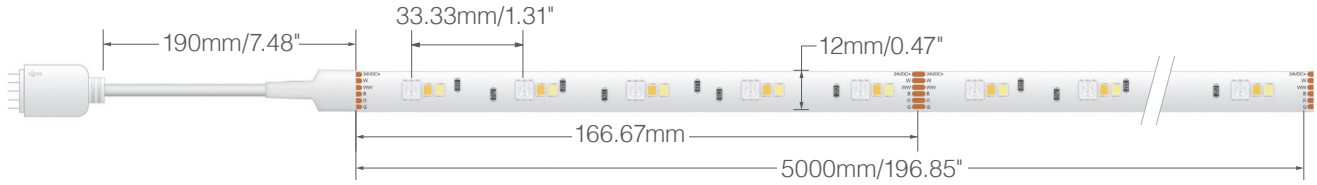

Specifications are subject to change without prior notice.

OPTIONAL ACCESSORIES

Item	Description	Qty/ Pcs	UPC
Tape Extension and Connectors			
Tape to Tape			
64-160	Tape-to-Tape Connector	5	045923644788
64-161	6" Jumper Wire	5	045923644795
64-162	90° Connector	5	045923644801
Wire to Tape			
64-164	Wire to Tape Connector	6	045923644177
64-165	50' Tape Wire	1	045923644184
Extension			
64-170	16' Power Extension Cord	5	045923641701
Kit for Cut Tape			
64-172	Tape Control Connector, Plug-In	1	045923640704
64-173	Tape Control Connector, Junction Box	1	045923640728
Channels and Diffusers			
Recessed			
64-150	Recessed Deep Channel and Diffuser	5	045923644733
Surface			
64-151	Deep Channel and Diffuser	5	045923644740
64-154	Shallow Channel and Diffuser	5	045923644771
Corner			
64-152	45° Corner Channel and Diffuser	5	045923644757

64-154

64-152

64-151

64-150

TAPE LIGHT DIMENSIONAL DIAGRAMS

64/120 | 64/121

DRIVER CONNECTION DIAGRAMS