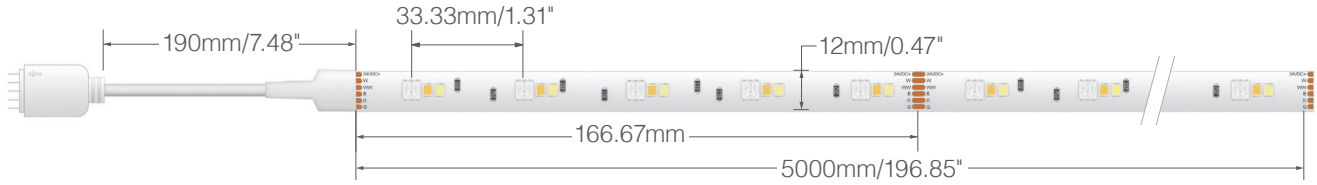

Specifications are subject to change without prior notice.

OPTIONAL ACCESSORIES

Item	Description	Qty/ Pcs	UPC
Tape Extension and Connectors			
Tape to Tape			
64-160	Tape-to-Tape Connector	5	045923644788
64-161	6" Jumper Wire	5	045923644795
64-162	90° Connector	5	045923644801
Wire to Tape			
64-164	Wire to Tape Connector	6	045923644177
64-165	50' Tape Wire	1	045923644184
Extension			
64-170	16' Power Extension Cord	5	045923641701
Kit for Cut Tape			
64-172	Tape Control Connector, Plug-In	1	045923640704
64-173	Tape Control Connector, Junction Box	1	045923640728
Channels and Diffusers			
Recessed			
64-150	Recessed Deep Channel and Diffuser	5	045923644733
Surface			
64-151	Deep Channel and Diffuser	5	045923644740
64-154	Shallow Channel and Diffuser	5	045923644771
Corner			
64-152	45° Corner Channel and Diffuser	5	045923644757

64-154

64-152

64-151

64-150

TAPE LIGHT DIMENSIONAL DIAGRAMS

64/110 | 64/111

DRIVER CONNECTION DIAGRAMS