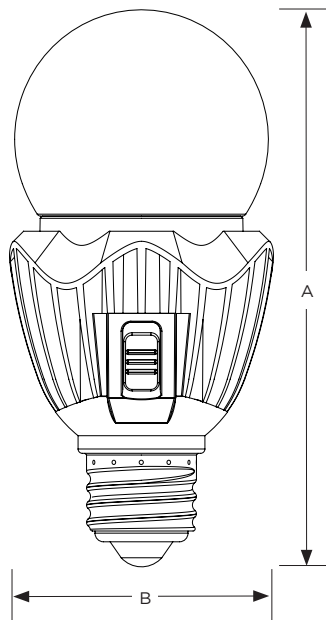

**Functional Life:** 50,000 Hours  
**Location Rating:** Damp  
**Housing:** Die-Cast Aluminum  
**Lens:** Polycarbonate  
**Ambient Operating Temperature:** -25°C (-13°F) to +45°C (+113°F)  
**Enclosed Fixture Rating:** Yes  
**Minimum Compartment Size:** 6" x 6" x 8.5"  
**Base:** E26

**ITEM SPECIFICATIONS / ORDER INFO**

Item	Lumen Range	Wattage	Replacement Wattage	Input Current	CRI	Title 20	Pack QTY
S28735	1920/2025/1950	15W	125W	0.15A	90	Yes	24
S28737	2760/3020/2860	20W	150W	0.20A	80	Exempt	24

**DIMENSIONS / WEIGHTS**

Item	MOL (A)	MOD (B)	Weight
S28735	5.08"	2.46"	0.44 Lbs.
S28737	5.08"	2.46"	0.44 Lbs.

This device complies with Part 15 of the FCC Rules. Operation is subject to the following two conditions: (1) this device may not cause harmful interference, and (2) this device must accept any interference received, including interference that may cause undesired operation.