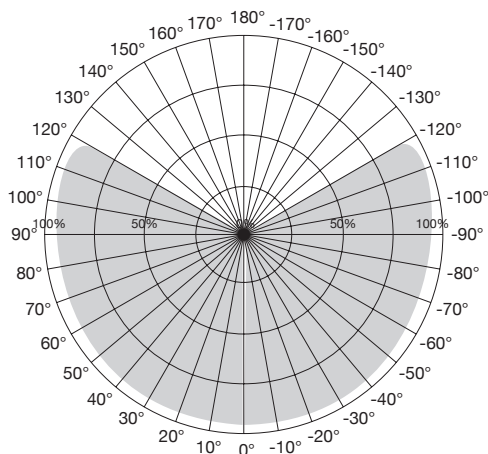

GENERAL SPECIFICATIONS

Input Voltage: 120V
Frequency: 60Hz
Power Factor: 0.9
CCT: 2700K/3000K/3500K/4000K/5000K
Beam Angle: 120°
Dimming: Phase-Cut Dimmable down to 10%
CRI: 90

Functional Life: 50,000 Hours
Location Rating: Damp
Ambient Operating Temperature: -20°C (-4F) to +40°C (+104°F)
Suitable for Bathroom Applications: Yes
Construction: Steel
Lens Material: Acrylic (MS)
Shape: Round

ITEM SPECIFICATIONS / ORDER INFO

Item	Size	Finish	Max Lumens	Wattage	Replacement Wattage	Input Current	Efficacy
62-1695	13"	White	1450	22W	100W	0.18A	Up to 65 LPW
62-1696	13"	Black	1250	22W	100W	0.18A	Up to 56 LPW
62-1697	17"	White	2250	27W	125W	0.23A	Up to 83 LPW
62-1698	17"	Black	2050	27W	125W	0.23A	Up to 75 LPW

DIMENSIONS/WEIGHTS

Item	A-Height	B-Diameter	Weight
13"	2.90"	13.23"	2.34 Lbs.
17"	3.16"	16.61"	3.28 Lbs.

PHOTOMETRICS

Beam Angle:120°

This device complies with Part 15 of the FCC Rules. Operation is subject to the following two conditions: (1) this device may not cause harmful interference, and (2) this device must accept any interference received, including interference that may cause undesired operation.