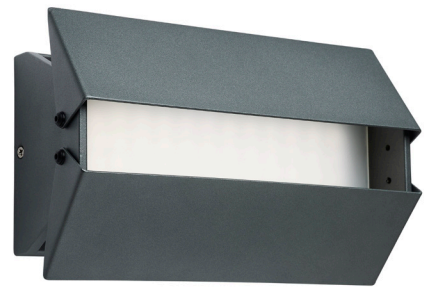

PEAK

INDOOR WALL SCONCE

62-245

62-246

62-247

Peak, the epitome of modern lighting innovation. Crafted in a sleek matte black, white, or gray finish, each fixture features adjustable barn door louvers for tailored illumination. With a remarkable color rendering index (CRI) of 90, Peak offers a choice of three CCT options: 3000K, 4000K, or 5000K, ensuring both efficiency and a cozy atmosphere. Peak's compact design seamlessly integrates into any space, offering versatility without compromise. Elevate your surroundings with Peak's unparalleled blend of style and functionality.

GENERAL SPECIFICATIONS

CCT Selectable: 3000K/4000K/5000K

Location Rating: Damp

Dimmable: Yes

CRI: 90

Material: Die-Cast Aluminum/Steel

Lens Material: Glass

ITEM SPECIFICATIONS / ORDER INFO

Item	Finish	Lumens	Wattage	Dimensions	Weight
62-245	Matte Black	436	10W	W:5.75" H:9.00" E:3.50"	3.45 Lbs.
62-246	Matte White	436	10W	W:5.75" H:9.00" E:3.50"	3.45 Lbs.
62-247	Matte Gray	436	10W	W:5.75" H:9.00" E:3.50"	3.45 Lbs.

ColorQuick®
Selectable Color Technology

MODERN CONTEMPORARY
STYLE

ADJUSTABLE BARN DOOR
LOUVERS

90 CRI HIGH QUALITY LIGHT

HORIZONTAL OR VERTICAL
MOUNTING

BLACK, WHITE, AND GRAY
FINISHES

SUGGESTED APPLICATIONS