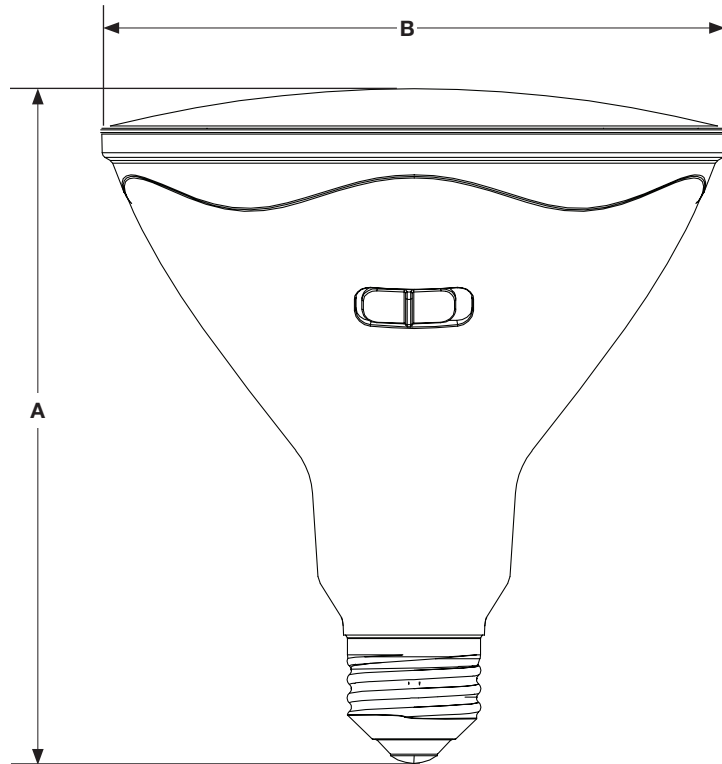

GENERAL SPECIFICATIONS

Input Voltage, Frequency: 120V, 60Hz
Power Factor: 0.9
THD: <20%
Dimmable: Phase-Cut dimmable down to 10%
Efficacy: 120 LPW
CCT Selectable: 3000K/5000K
CRI: 80
Beam Angle: 40°

Functional Life: 15,000 Hours
Location Rating: Wet
Ambient Operating Temperature: -20°C (-4°F) to +40°C (+104°F)
Enclosed Fixture Rating: No
Housing Material/Color: Plastic/White
Lens Material: Polycarbonate
Base: E26
Warranty: 3 Years

ITEM SPECIFICATIONS / ORDER INFO

Item	Shape	Lumens	Wattage	Replacement Wattage	Input Current
S11592	PAR38	3000	25W	250W	0.22A

DIMENSIONS/WEIGHTS

Item	MOL (A)	MOD (B)	Weight
S11592	5.24"	4.84"	0.60 Lbs.

This device complies with Part 15 of the FCC Rules. Operation is subject to the following two conditions: (1) this device may not cause harmful interference, and (2) this device must accept any interference received, including interference that may cause undesired operation.