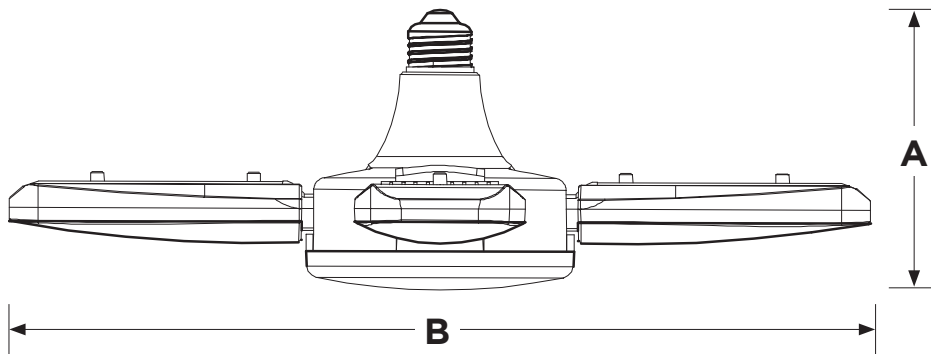

Rated for Enclosed Fixtures: No
Adjustable Beam Angle: 100° - 300°
Construction: Polycarbonate
Lamp Shape: Multi-Beam
Lens Finish: Frosted
Base: E26
Adapter: 3" Extension Included
Functional Life: 50,000 Hours
Warranty: 5 Years

ITEM SPECIFICATIONS / ORDER INFO

Catalog Number	Lumens	Wattage	Replacement Wattage	Input Current	CCT
S13146	3000	30W	200W	0.28A	5000K
S13147	6000	60W	500W	0.57A	5000K

DIMENSIONS / WEIGHTS

Item	Length (A)	Width (B)	Weight
S13146	4.50"	13.98"	1.05 Lbs.
S13147	4.57"	13.98"	0.96 Lbs.